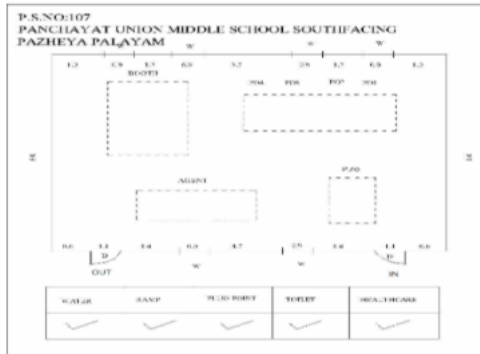

Nazri Naksha

Google Map View

Polling Station Building Front View

Polling Station Front View

Cad View

Key MAP View