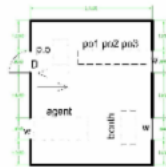

Google Map View

Polling Station Building Front View

Polling Station Front View

Cad View

Key MAP View

ps.no:111
ps .no: panchayat union primary school
polippakkam

MINIMUM FACILITY				
width	depth	area	seats	entrance
10m	10m	100sqm	10	1