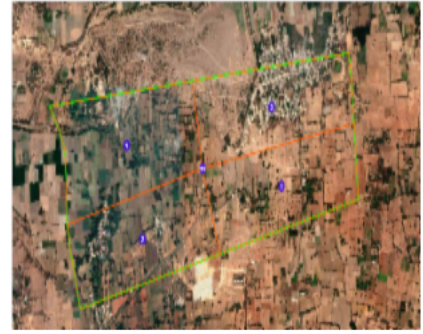

Nazri Naksha

Google Map View