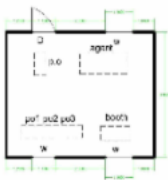

Cad View

ps.no:117
ps no: govt boys hr sec school
banavaram