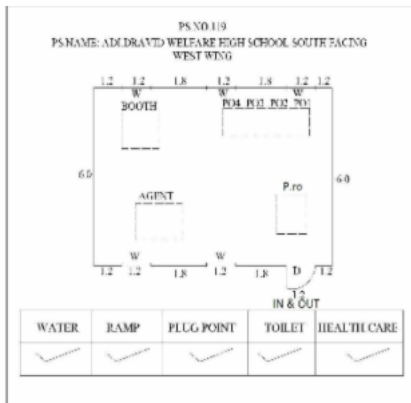

Nazri Naksha

Google Map View

Polling Station Building Front View

Polling Station Front View

Cad View

Key MAP View