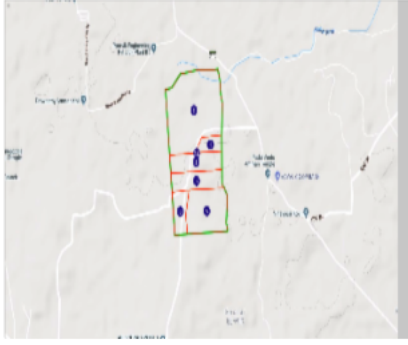

Nazri Naksha

Google Map View