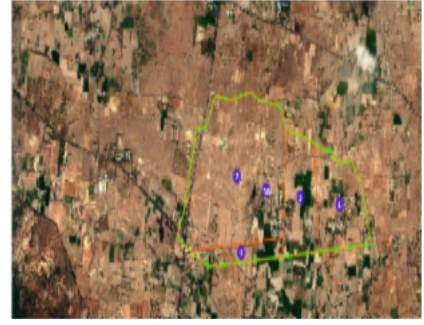

Nazri Naksha

Google Map View