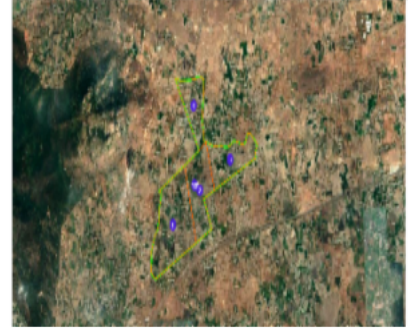

Nazri Naksha

Google Map View