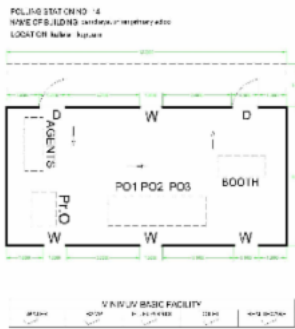

Nazri Naksha

Google Map View

Polling Station Building Front View

Polling Station Front View

Cad View

Key MAP View