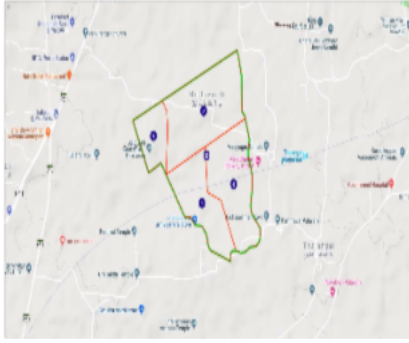

Nazri Naksha

Google Map View