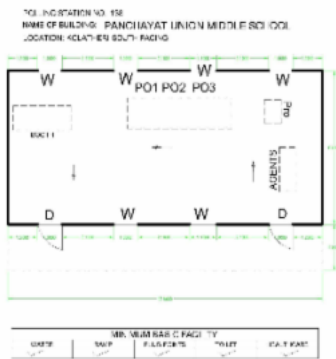

Nazri Naksha

Google Map View

Polling Station Building Front View

Polling Station Front View

Cad View

Key MAP View