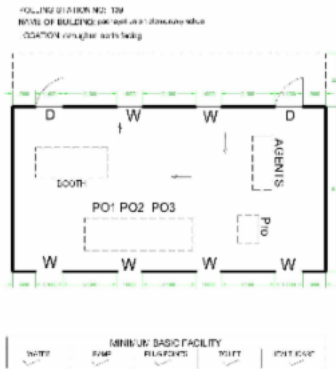

Nazri Naksha

Google Map View

Polling Station Building Front View

Polling Station Front View

Cad View

Key MAP View