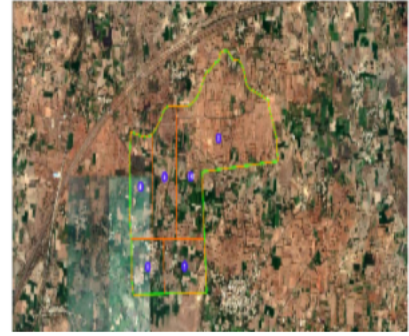

Nazri Naksha

Google Map View