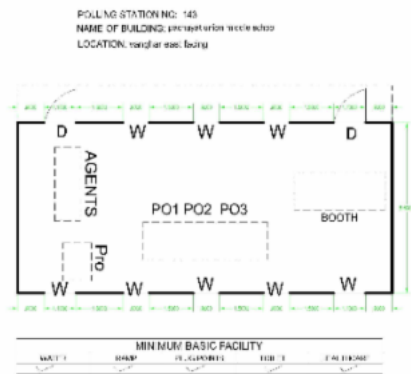

Nazri Naksha

Google Map View

Polling Station Building Front View

Polling Station Front View

Cad View

Key MAP View