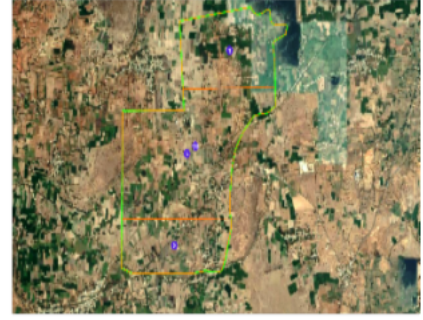

Nazri Naksha

Google Map View