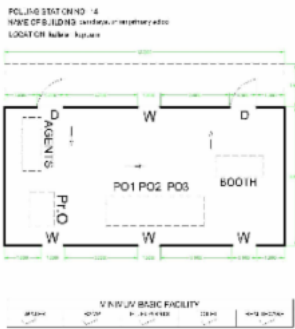

Nazri Naksha

Google Map View

Polling Station Building Front View

Polling Station Front View

Cad View

Key MAP View