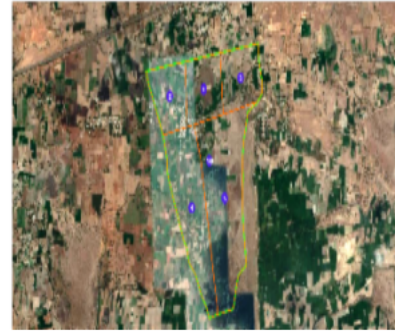

Nazri Naksha

Google Map View