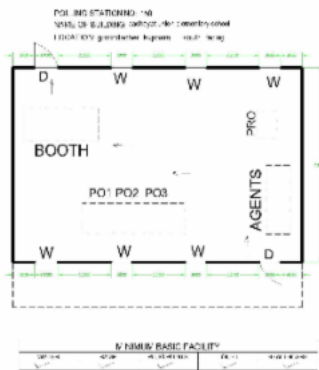

Nazri Naksha

Google Map View

Cad View