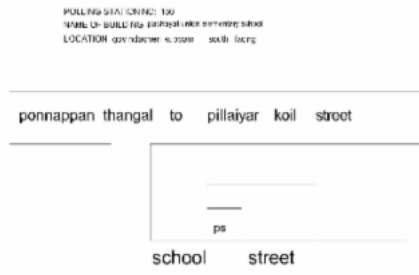

Nazri Naksha

Google Map View