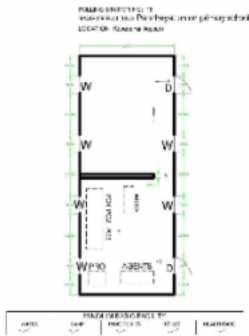

Nazri Naksha

Google Map View

Polling Station Building Front View

Polling Station Front View

Cad View

Key MAP View