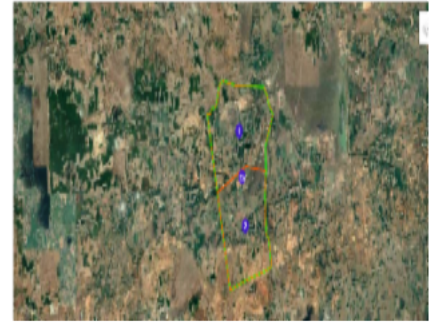

Nazri Naksha

Google Map View