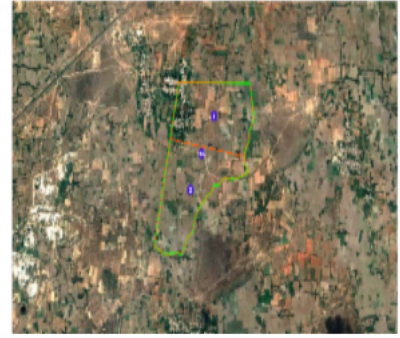

Nazri Naksha

Google Map View