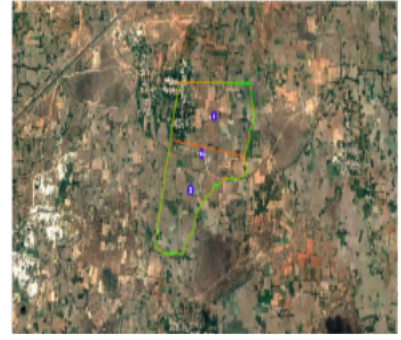

Nazri Naksha

Google Map View