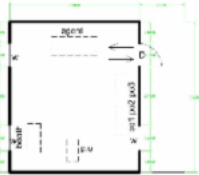

Cad View

Key MAP View

ps.no:167
ps.no: govt high school
kattupakkam