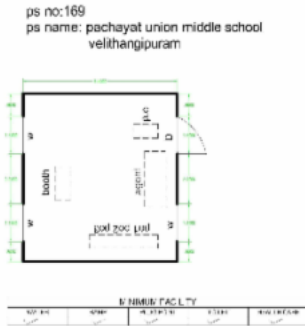

Nazri Naksha

Google Map View

Polling Station Building Front View

Polling Station Front View

Cad View

Key MAP View