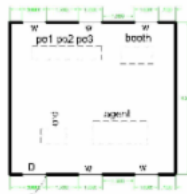

Cad View

ps no:170
ps name: pachayat union mulim primary school
avathan pudhupet