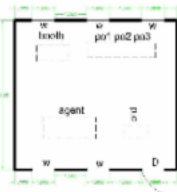

Cad View

Key MAP View

ps no:171
ps name: pachayat union mulim primary school
avathan pudhupet