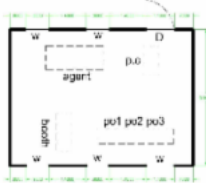

Cad View

ps no:173
ps name: pachayat union primary school
arvarthikanpet