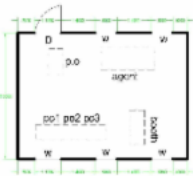

Cad View

ps no:175
ps name: pachayat union primary school
anvarthikanpet