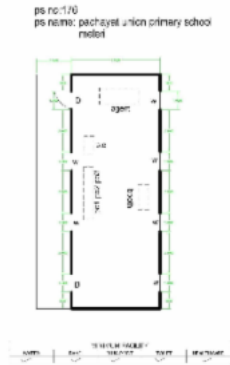

Nazri Naksha

Google Map View

Polling Station Building Front View

Polling Station Front View

Cad View

Key MAP View