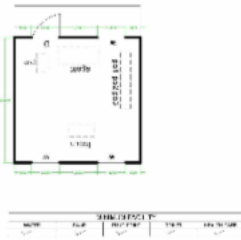

Nazri Naksha

Google Map View

Polling Station Building Front View

Polling Station Front View

Cad View

Key MAP View