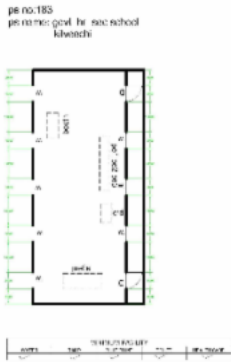

Nazri Naksha

Google Map View

Cad View