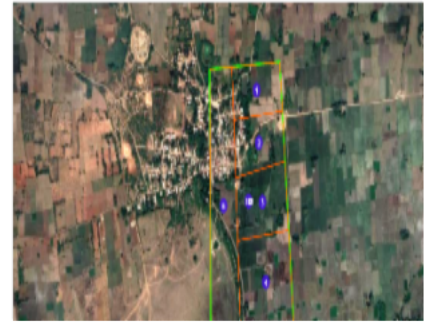

Nazri Naksha

Google Map View