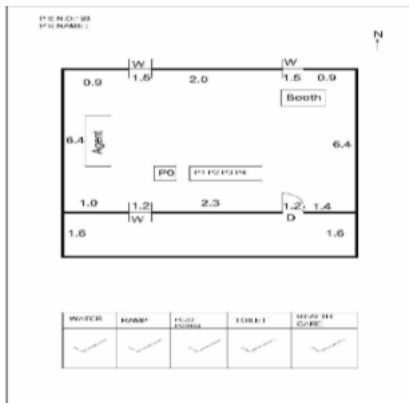

Nazri Naksha

Google Map View

Polling Station Building Front View

Polling Station Front View

Cad View

Key MAP View