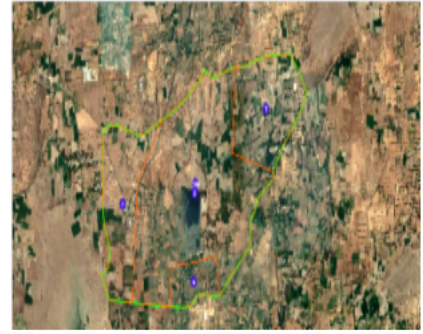

Nazri Naksha

Google Map View