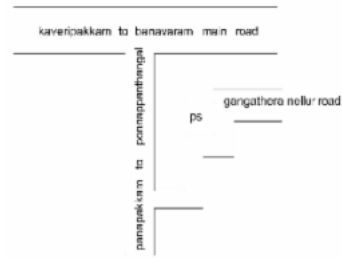

ps no:199
ps name: penchayat union primary school
gangacharanallur