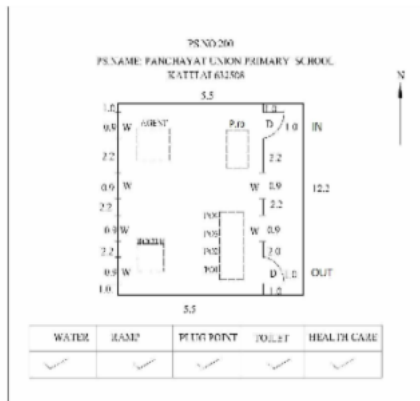

Nazri Naksha

Google Map View

Polling Station Building Front View

Polling Station Front View

Cad View

Key MAP View