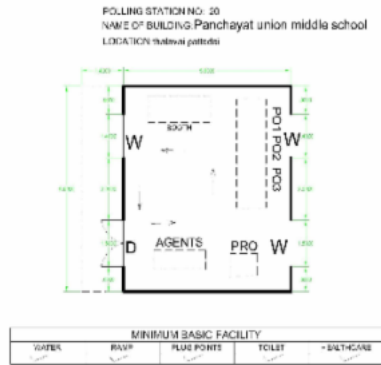

Nazri Naksha

Google Map View

Polling Station Building Front View

Polling Station Front View

Cad View

Key MAP View