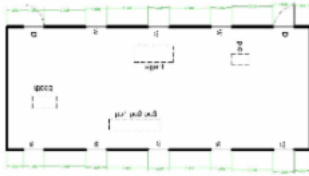

Google Map View

Polling Station Building Front View

Polling Station Front View

Cad View

ps no:208
ps name: panchayat union primary school
peruvalayam

Scale: 1:1000

Key MAP View

ps no:208
ps name: panchayat union primary school
peruvalayam