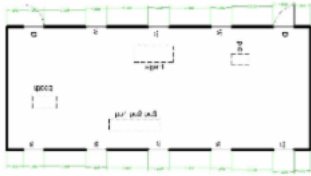

Google Map View

Polling Station Building Front View

Polling Station Front View

Cad View

ps no:208
ps name: panchayat union primary school
peruvalayam

Key MAP View

ps no:208
ps name: panchayat union primary school
peruvalayam