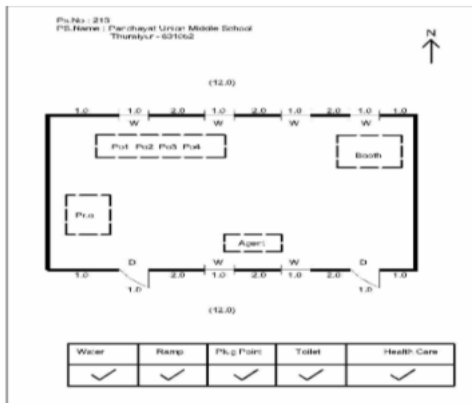

Nazri Naksha

Google Map View

Polling Station Building Front View

Polling Station Front View

Cad View

Key MAP View