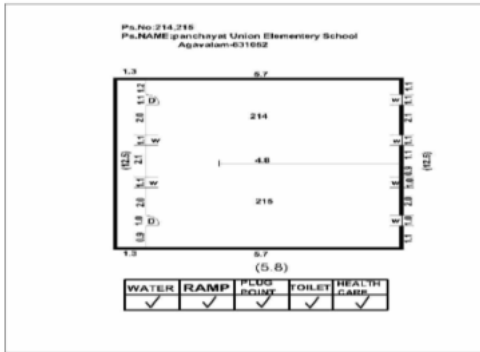

Nazri Naksha

Google Map View

Polling Station Building Front View

Polling Station Front View

Cad View

Key MAP View