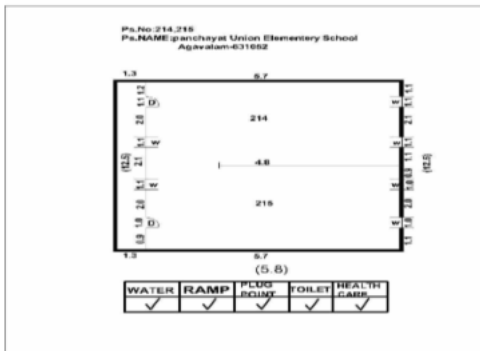

Nazri Naksha

Google Map View

Polling Station Building Front View

Polling Station Front View

Cad View

Key MAP View