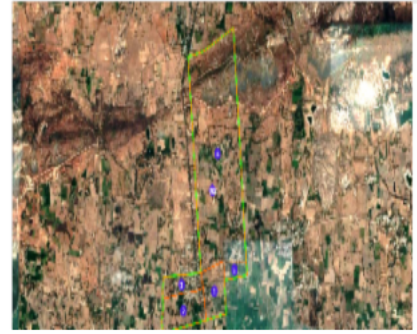

Nazri Naksha

Google Map View