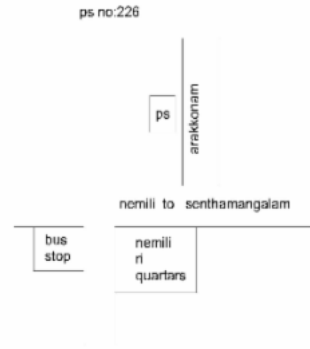

Nazri Naksha

Google Map View