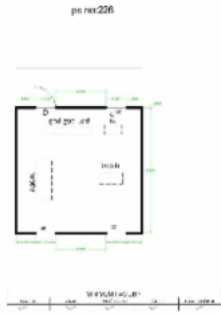

Nazri Naksha

Google Map View