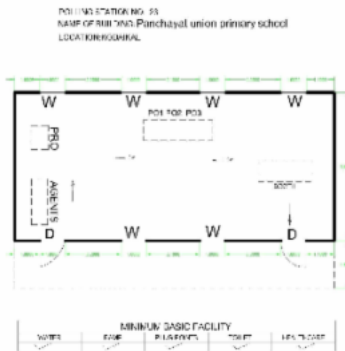

Nazri Naksha

Google Map View

Polling Station Building Front View

Polling Station Front View

Cad View

Key MAP View