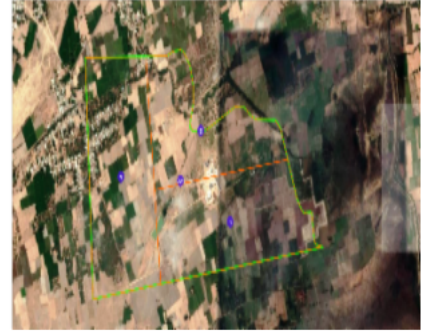

Nazri Naksha

Google Map View