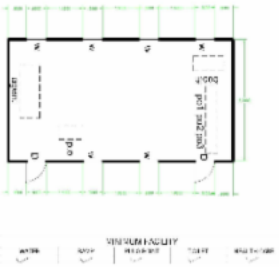

Google Map View

Polling Station Building Front View

Polling Station Front View

Cad View

ps no:232
ps name: panchayat union middle school
kolathur

Key MAP View

ps no:232
ps name: panchayat union middle school
kolathur