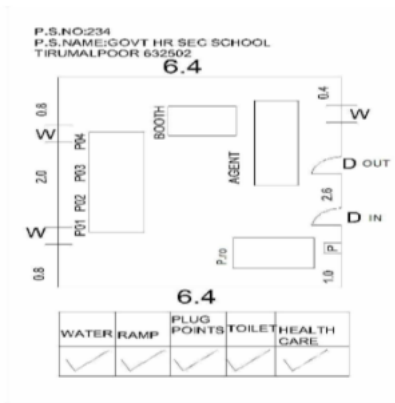

Nazri Naksha

Google Map View

Polling Station Building Front View

Polling Station Front View

Cad View

Key MAP View