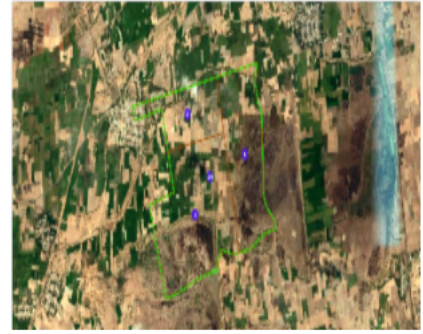

Nazri Naksha

Google Map View