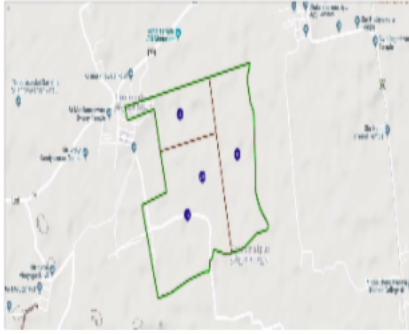

Nazri Naksha

Google Map View