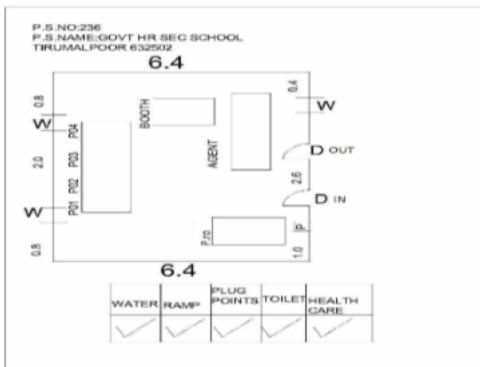

Nazri Naksha

Google Map View

Cad View