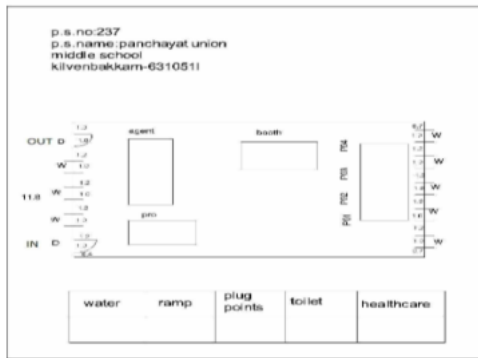

Nazri Naksha

Google Map View

Polling Station Building Front View

Polling Station Front View

Cad View

Key MAP View