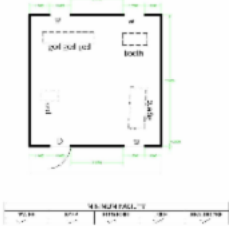

Google Map View

Polling Station Building Front View

Polling Station Front View

Cad View

ps no:243
ps name: panchayat union middle school
reddivalam

Key MAP View

ps no:243
ps name: panchayat union middle school
reddivalam