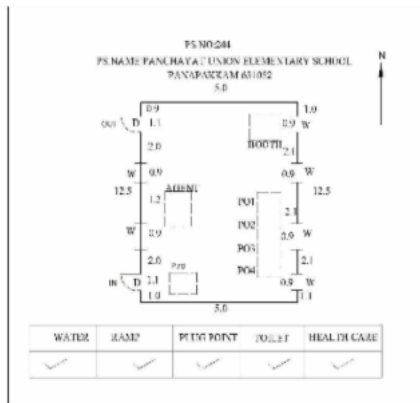

Nazri Naksha

Google Map View

Cad View